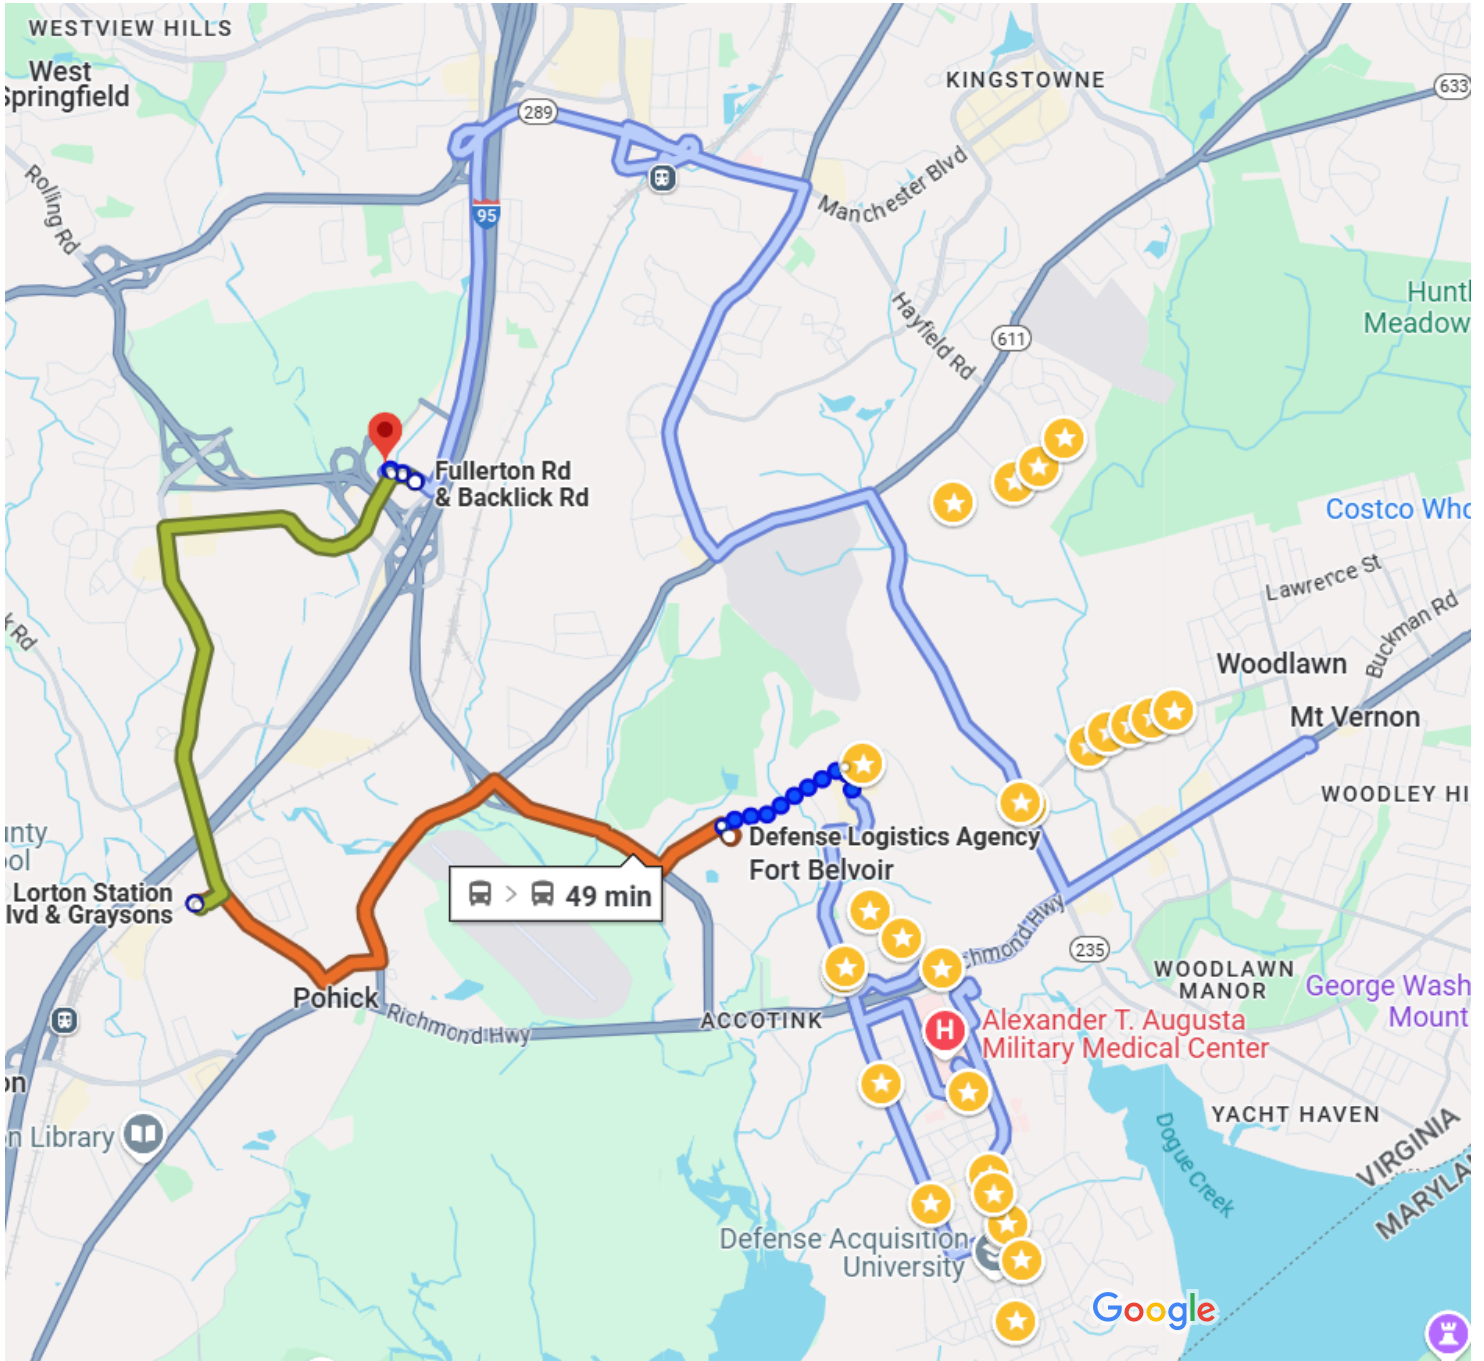

Fort Belvoir Main Exchange, 8651 John J Kingman Rd, Fort Belvoir, VA 22060 to Flight Adventure Park
Springfield, 7200 Fullerton Rd, Springfield, VA 22150

Map data ©2024 Google 1 mi

12:15 PM ○ Fort Belvoir Main Exchange
8651 John J Kingman Rd, Fort Belvoir, VA
22060

🚶 Walk

About 19 min, 0.8 mi

⚠ Use caution - may involve errors or sections
not suited for walking

- ↑ Head north on Post Exchange
0.1 mi
- ↶ Turn left onto John J Kingman Rd
0.7 mi
- ↶ Turn left
⚠ Partial restricted usage road
233 ft
- ↷ Turn right
⚠ Restricted usage road
46 ft
- ↶ Turn left
⚠ Restricted usage road
95 ft

↑ Head east on Lorton Station Blvd toward Graysons Mill Ln
79 ft

↷ Turn right onto Graysons Mill Ln
36 ft

↶ Turn left onto Lorton Station Blvd
📘 Destination will be on the right
69 ft

12:50 PM ○ Lorton Station Blvd & Graysons

📘 Information

Route 371SB - Missed Trip
"SB: Due to mechanical issues, the trip leaving Franconia Springfield Metro Station at 7:30AM was missed.AL"
Service run by Fairfax Connector

1:00 PM ○ Fullerton Rd & Backlick Rd