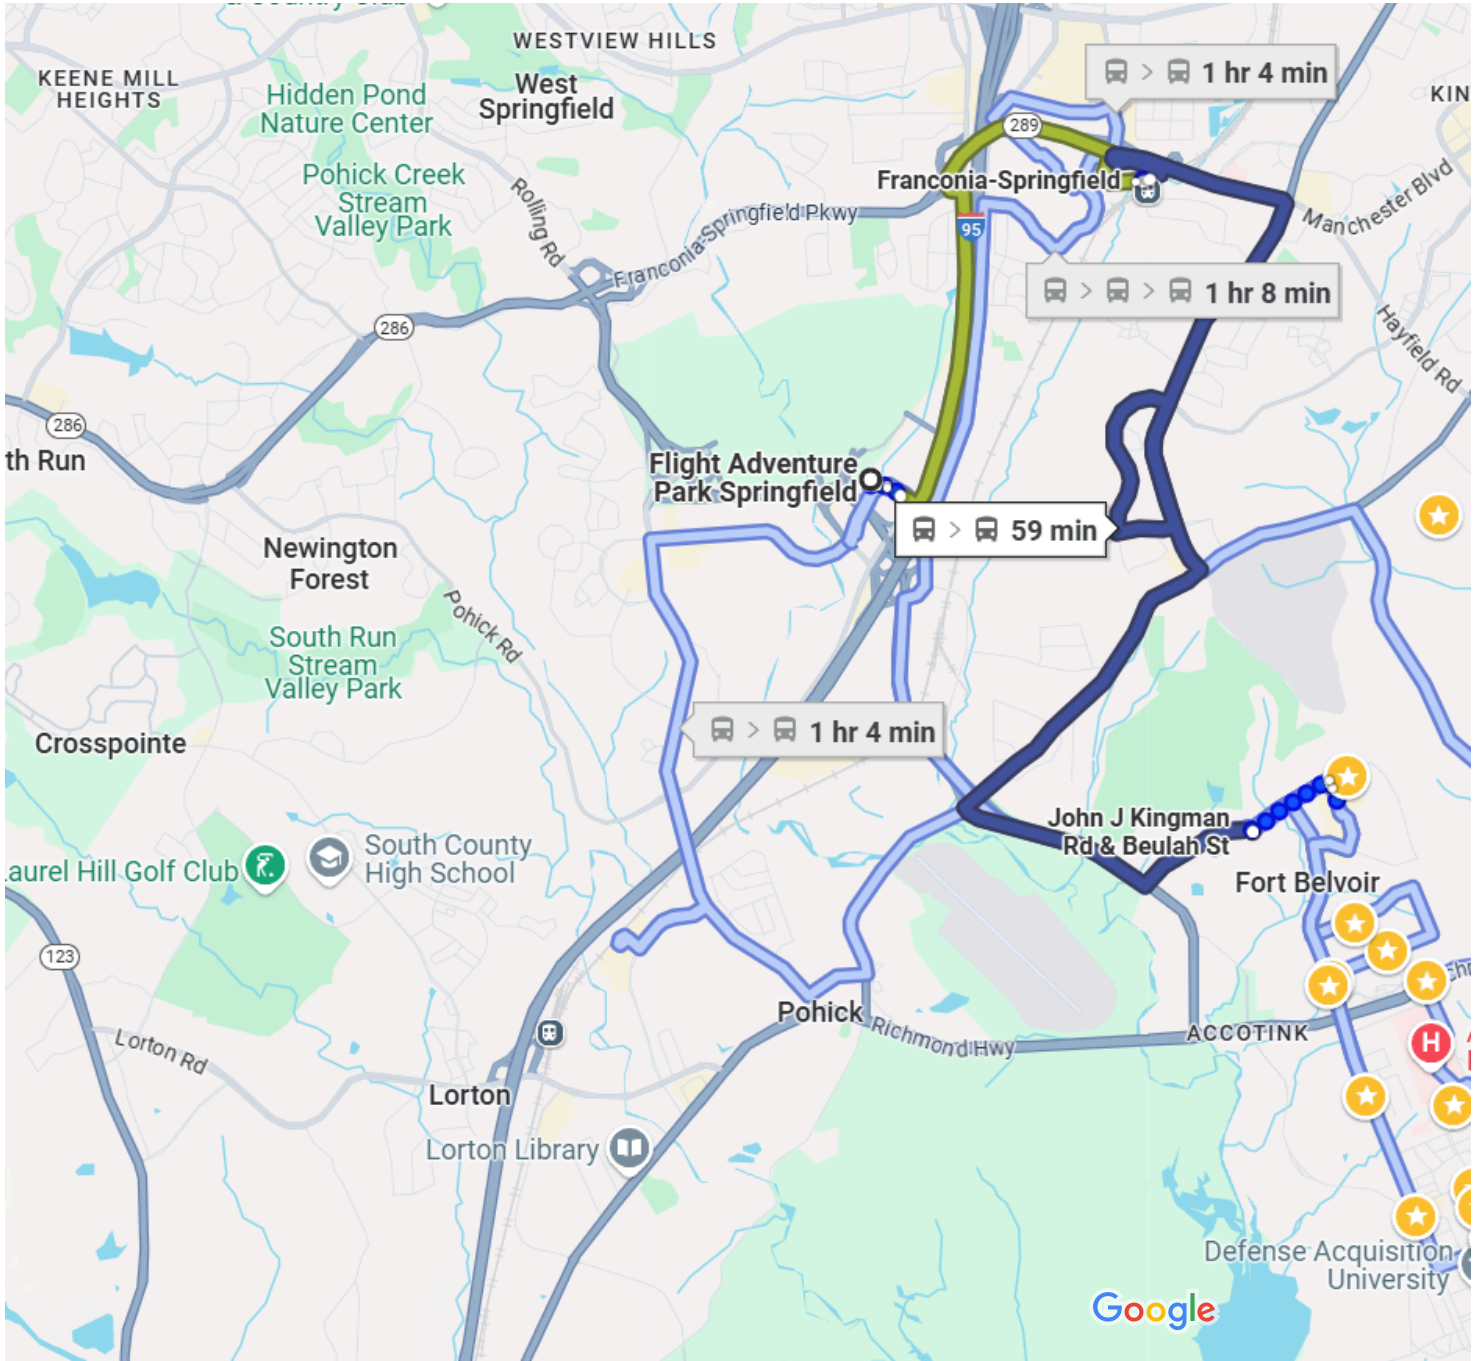

Flight Adventure Park Springfield, 7200 3:40 PM - 4:39 PM (59 min)
Fullerton Rd, Springfield, VA 22150 to Fort Belvoir Main Exchange,
8651 John J Kingman Rd, Fort Belvoir, VA 22060

Map data ©2024 1 mi

3:40 PM ○ Flight Adventure Park Springfield
7200 Fullerton Rd, Springfield, VA 22150

🚶 Walk

About 5 min, 0.2 mi

⚠ Use caution - may involve errors or sections not suited for walking

- ↑ Head northeast toward Fullerton Rd
141 ft
 - ↪ Turn right toward Fullerton Rd
118 ft
 - ↶ Turn left onto Fullerton Rd
279 ft
 - ↪ Turn right toward Fullerton Rd
43 ft
 - ↶ Turn left onto Fullerton Rd
367 ft
- i Destination will be on the right**

3:45 PM ○ Fullerton Rd & Backlick Rd

🚌 371 Franconia- Springfield

7 min (3 stops) · Stop ID: 2068 · ♿

i Information

Route 371NB/SB Delay
"NB/SB: Due to operational issues, the trip may be experiencing delays of 15-25 minutes. RRG"

Service run by Fairfax Connector

3:46 PM ● Backlick & 7620 Backlick

3:48 PM ● Backlick Rd & Forest View Dr

3:52 PM ○ Franconia-Springfield

🚶 Walk

About 4 min

⚠ Use caution - may involve errors or sections not suited for walking